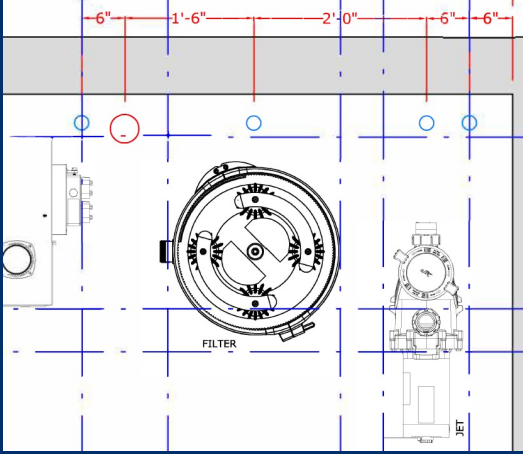

CONTINUE READING

DIAMOND SPAS POOLS
CUSTOM STAINLESS & COPPER POOLS, SPAS, WATERFEATURES
SPECIALIZING IN ROOFTOP POOL & SPA INSTALLATIONS

AQUAMATIC COVER SYSTEMS
THE MOST DURABLE POOL COVERS IN THE MARKET
Hydramatic | Lift Lid | HydraLux | EZ Cover

[Click Here](#)

Wolfpack Webinar

Capturing the Image

Watershape photography specialist, Jimi Smith, shares his philosophy and approach that have made his images a de facto industry standard.