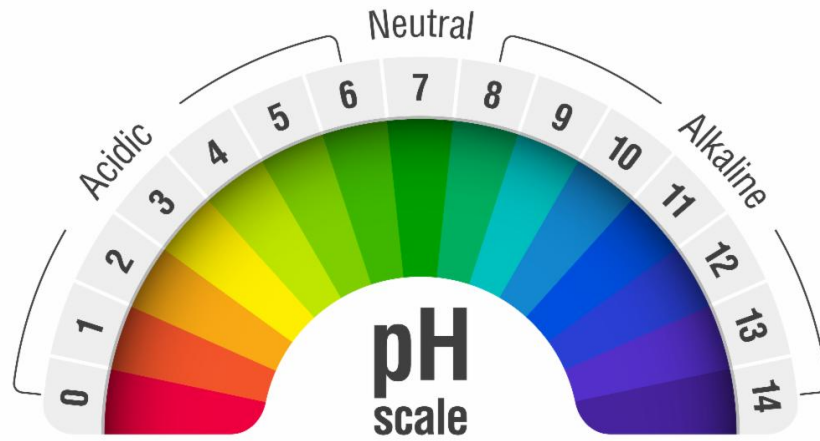

The Frothy History of pH

For anyone working with water chemistry, the pH scale is key to understanding a range of factors, from mineral saturation to the ratios of free available and combined chlorine. It is essential to the basic understanding of how water functions as the so-called “universal solvent” and certainly the management of watershapes of all types. What many may not realize, however, is that this all-important chemical scale was established by experimenting with beer.