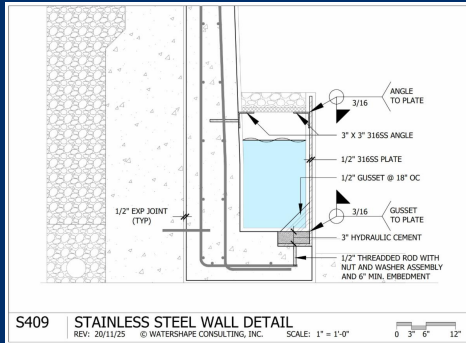

[CONTINUE READING](#)

**VERSATILE POOL CONTROL WITH
UNMATCHED VALUE.**

HAYWARD
We Build Better.™

Explore OmniPL™ ▶

BENEATH THE SURFACE

S409: Stainless Steel Wall Detail

For situations where space is tight, turning to stainless steel basins can be the best call, explains Dave Peterson. This structural wall detail, can also be used to make a clean aesthetic statement by bringing the water right up to surrounding hardscape.