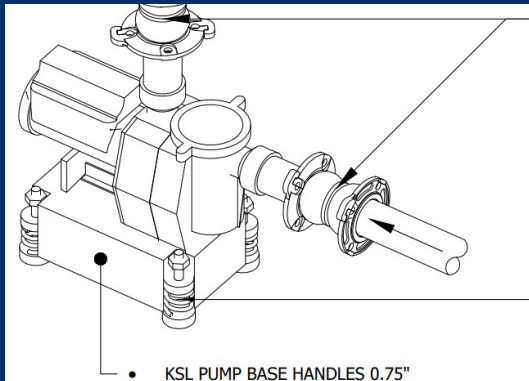

[CONTINUE READING](#)

A Dynamic Systems Approach to Waterproofing

- Aqua-Blok XL
- Membrane C
- BC Pro

www.miracote.com

BENEATH THE SURFACE

P113: Pump-Isolation Pad Detail

There are two basic ways to reduce noise generated by pool equipment: either enclose it, or stop the noise at the source. In this simple and useful detail, Dave Peterson offers an elegant solution to pump noise and vibration that can be used across a range of watershaping systems, big or small, inside or out.